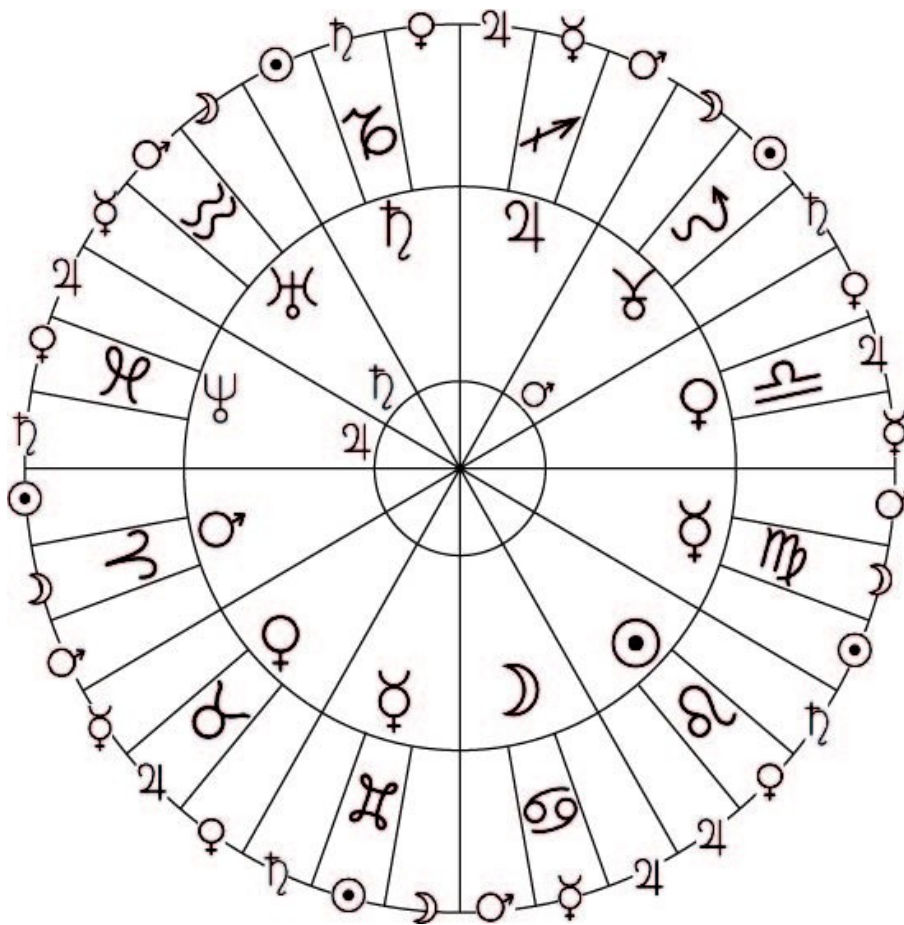

Serge Raynaud de la Ferrière

THE UNIVERSAL GREAT BROTHERHOOD

CREMORNE HALL.

WESTERN AUSTRALIAN SECTOR

FRIDAY, 6TH JULY, 1951.

LESSON:- MISS P.NAGEL

REGENTS OR RULERS